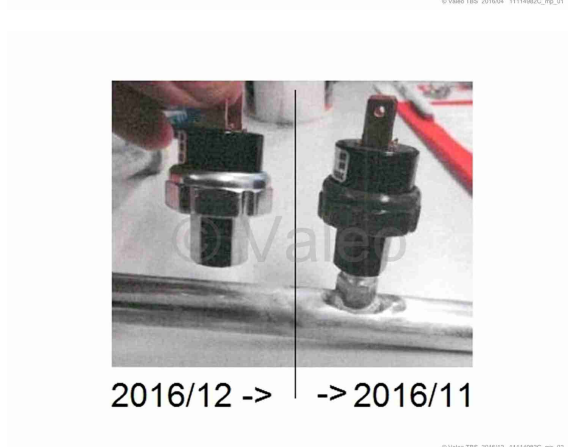

pressure switch -  
ID number 11114982C

Product info	incl. 11115754_, + 24107_
General info	€ yes   mp mg md mv
Product group ID	30011
Product group	Switches / changers / relays
Weight (gross)	0,042 KG
Usage/Code	NB01 Customs tariff No. 85365019 - Country of Origin: QU
ID number old	—
ID number new	—
Downloads	—