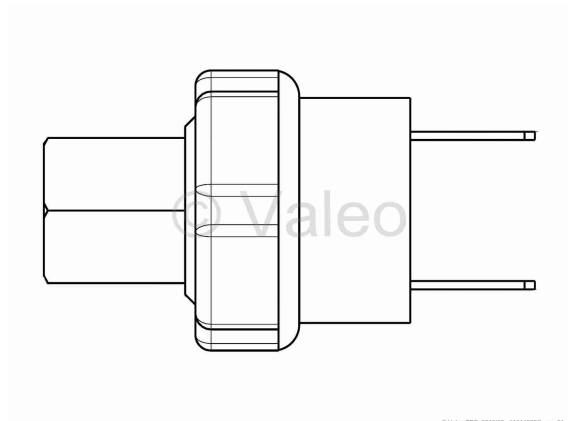

pressure switch -  
ID number 11114982C

Product info	incl. 11115754_, + 24107_
General info	€ yes   mp mg md mv
Product group ID	30011
Product group	Switches / changers / relays
Weight (gross)	0,042 KG
Usage/Code	NB01 Customs tariff No. 85365019 - Country of Origin: QU
ID number old	—
ID number new	—
Downloads	—